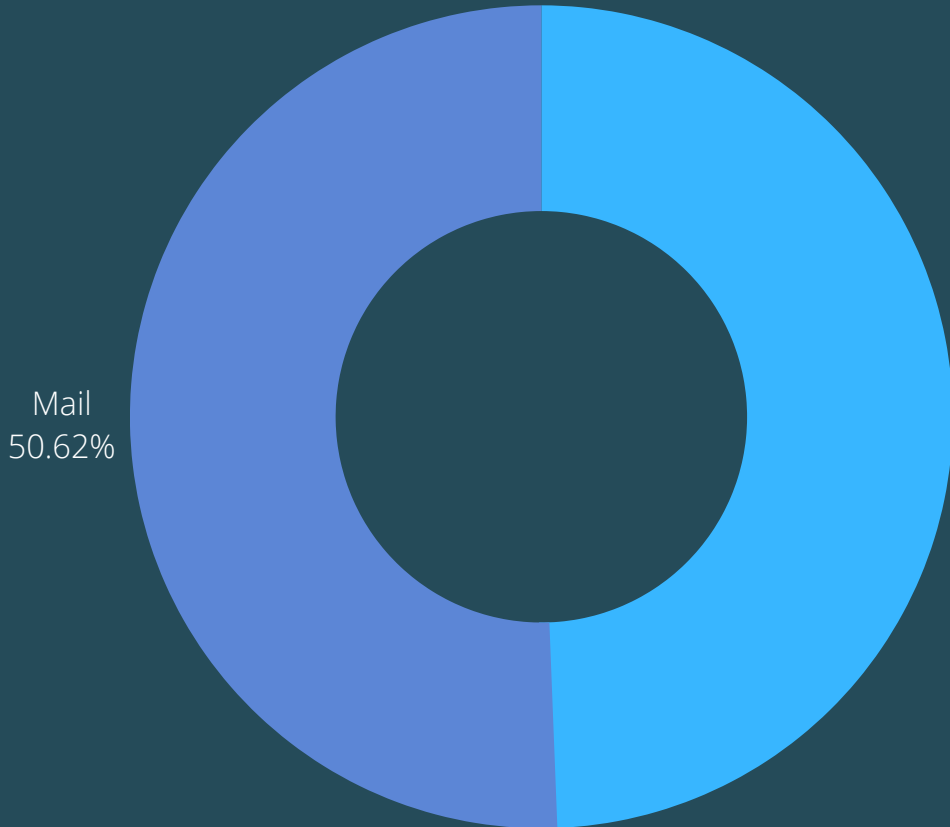

# FEBRUARY 2023 TURNOUT

Voters in Election	118,808
Total Ballots Counted:	40,619

# TURNOUT BY AGE

Age Group	Turnout	Percentage
18-19	583	1.43
20-29	2,148	5.29
30-39	4,379	10.78
40-49	5,591	13.76
50-59	6,130	15.10
60-69	9,661	23.78
70-79	8,462	20.83
80-89	3,174	7.81
90-99	475	1.17
100+	8	0.02

# RETURN METHODS

Drop Box: 20,365

Mail: 20,847

Drop Box  
49.38%

# TOP 5 DROP BOXES